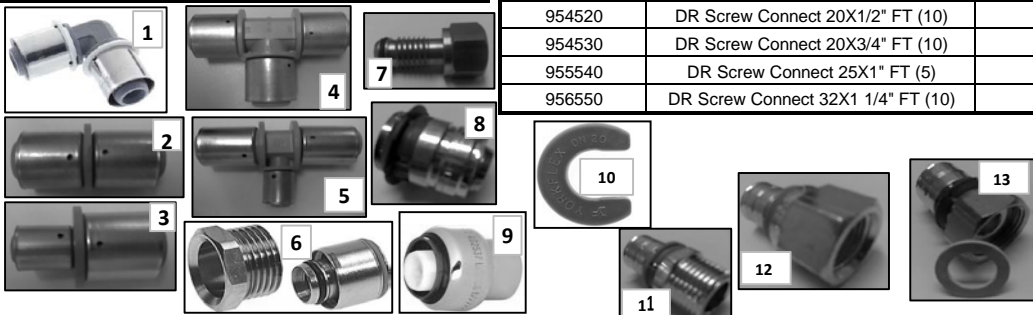

10	Yorkflex Stop Ends Removal Clip	Total
16mm Stop Clip	Stop End Removal Clip 16mm	
20mm Stop Clip	Stop End Removal Clip 20mm	

5	PPSU Reducing Tee	Total
032142	PPSU Tee Reducer 16X20X16 (10)	
034122	PPSU Tee Reducer 20X16X16 (10)	
034124	PPSU Tee Reducer 20X16X20 (10)	
034142	PPSU Tee Reducer 20X20X16 (10)	
034154	PPSU Tee Reducer 20X25X20 (10)	
035122	PPSU Tee Reducer 25X16X16 (5)	
035124	PPSU Tee Reducer 25X16X20 (5)	
035125	PPSU Tee Reducer 25X16X25 (5)	
035144	PPSU Tee Reducer 25X20X20 (5)	
035145	PPSU Tee Reducer 25X20X25 (5)	
036126	PPSU Tee Reducer 32X16X32 (5)	
036146	PPSU Tee Reducer 32X20X32 (5)	
036155	PPSU Tee Reducer 32X25X25 (5)	
036156	PPSU Tee Reducer 32X25X32 (5)	

11	DR Brass Connector MT	Total
902220	DR Connector 16 X 1/2"MT (10)	
904220	DR Connector 20 X 1/2"MT (10)	
904230	DR Connector 20 X 3/4"MT (10)	
904240	DR Connector 20 X 1"MT (10)	
905230	DR Connector 25 X 3/4"MT (10)	
905240	DR Connector 25 X 1"MT (10)	
906240	DR Connector 32 X 1"MT (10)	
906250	DR Connector 32 X 1 1/4"MT (10)	

12	DR Brass Connector FT	Total
902320	DR Connector 16 X 1/2" FT (10)	
904330	DR Connector 20 X 3/4" FT (10)	
904340	DR Connector 20 X 1" FT (10)	
905330	DR Connector 25 X 3/4" FT (10)	

13	DR Brass Screw Connection FT	Total
952520	DR Screw Connect 16X3/4" FT (10)	
954520	DR Screw Connect 20X1/2" FT (10)	
954530	DR Screw Connect 20X3/4" FT (10)	
955540	DR Screw Connect 25X1" FT (5)	
956550	DR Screw Connect 32X1 1/4" FT (10)	

* See the full range of Uponor products on our website www.hunheat.com.au

COMPANY NAME: _____ CUSTOMER NAME: _____

DELIVERY ADDRESS: _____ ORDER # _____