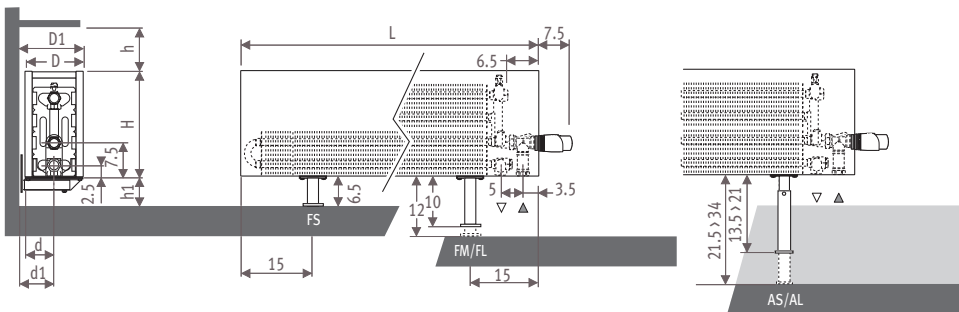

Twin Power or DBE?

Mini is also available

- as DBE radiator (only height 28 cm): see price list "Top performers".
- with the super-powered Twin heat exchangers. The boiler temperature is on average 15% lower for equivalent radiator dimensions!

Mini_Dimensions

MINW_Mini Wall

MINF_Mini Free-standing

height 08

height 13 - 23 - 28

Feet:

FS = feet short : 6.5 cm

FM = feet medium : 10 cm

FL = feet long : 12 cm

AS = adjustable feet short : 13.5 > 21 cm

AL = adjustable feet long : 21.5 > 34 cm

Starting with length 180, 3 feet will be delivered.

Height 08_Dimensions in cm

Type	D	D1	d	d1	h*	h1*
09	13	13.5	6.5	7.0	5	5
14	18	18.5	9.0	9.5	7	7
19	23	23.5	11.5	12.0	9	9