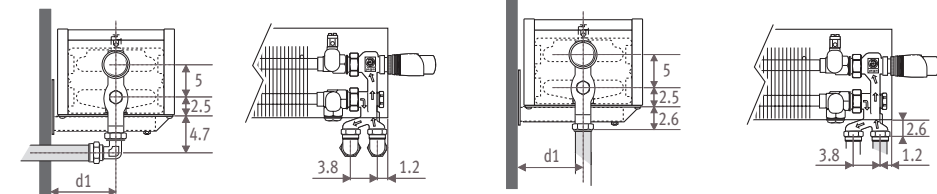

Height 13 - 23 - 28_Dimensions in cm

Type	D	D1	d	d1	h*	h1*
05/06	8	8.5	4.0	4.5	5	5
10/11	13	13.5	6.5	7.0	7	7
15/16	18	18.5	9.0	9.5	9	9
20/21	23	23.5	11.5	12.0	11	11

* Smaller dimensions can decrease output.

Connections

Jaga Comap valve to the wall

Jaga Comap valve to the floor

Jaga Pro valve to the wall

Jaga Pro valve to the floor

Jaga valve to the wall

Jaga valve to the floor

The valves offered by Jaga are totally concealed within the standard casing. Other valves may be partially visible. Detailed info: see Connection sets and valves.