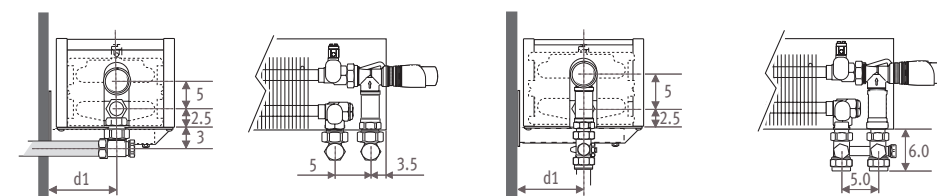

Height 13 - 23 - 28_Dimensions in cm

Type	D	D1	d	d1	h*	h1*
05/06	8	8.5	4.0	4.5	5	5
10/11	13	13.5	6.5	7.0	7	7
15/16	18	18.5	9.0	9.5	9	9
20/21	23	23.5	11.5	12.0	11	11

* Smaller dimensions can decrease output.

Connections

Jaga Comap valve to the wall

Jaga Comap valve to the floor

Jaga Pro valve to the wall

Jaga Pro valve to the floor

Jaga valve to the wall

Jaga valve to the floor

The valves offered by Jaga are totally concealed within the standard casing. Other valves may be partially visible. Detailed info: see Connection sets and valves.