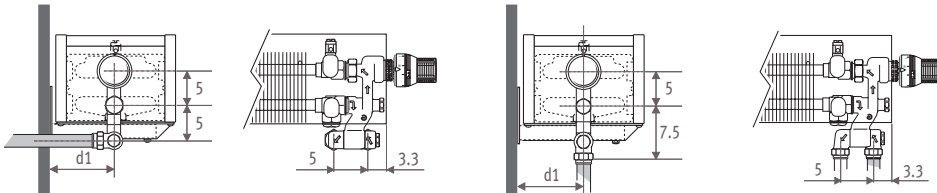

FL = feet long : 12 cm

AS = adjustable feet short : 13.5 > 21 cm

AL = adjustable feet long : 21.5 > 34 cm

Starting with length 180, 3 feet will be delivered.

Height 08_Dimensions in cm

Type	D	D1	d	d1	h*	h1*
09	13	13.5	6.5	7.0	5	5
14	18	18.5	9.0	9.5	7	7
19	23	23.5	11.5	12.0	9	9

Height 13 - 23 - 28_Dimensions in cm

Type	D	D1	d	d1	h*	h1*
05/06	8	8.5	4.0	4.5	5	5
10/11	13	13.5	6.5	7.0	7	7
15/16	18	18.5	9.0	9.5	9	9
20/21	23	23.5	11.5	12.0	11	11

* Smaller dimensions can decrease output.

Connections

Jaga Comap valve to the wall

Jaga Comap valve to the floor

Jaga Pro valve to the wall

Jaga Pro valve to the floor

Jaga valve to the wall

Jaga valve to the floor

The valves offered by Jaga are totally concealed within the standard casing. Other valves may be partially visible. Detailed info: see Connection sets and valves.