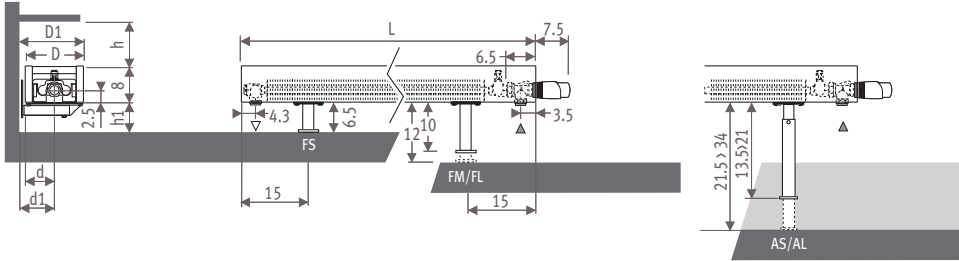

Twin Power or DBE?

Mini is also available

- as DBE radiator (only height 28 cm): see price list "Top performers".
- with the super-powered Twin heat exchangers. The boiler temperature is on average 15% lower for equivalent radiator dimensions!

Mini_Dimensions

MINW_Mini Wall

MINF_Mini Free-standing

height 08

height 13 - 23 - 28

Feet:

FS = feet short : 6.5 cm

FM = feet medium : 10 cm