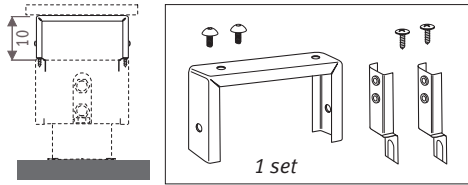

Mini_Options

Bench mounting set _____

DBE _____

DBE: the smallest and most powerful radiator. See price list "Top performers".

CODE	For type	€
standard colour		
5210.00005/xxx	05/06	
5210.00010/xxx	09/10/11	
5210.00015/xxx	14/15/16	
5210.00020/xxx	19/20/21	
other		
5210.00005/xxx	05/06	
5210.00010/xxx	09/10/11	
5210.00015/xxx	14/15/16	
5210.00020/xxx	19/20/21	

fill in colour code

Number of sets for length casing:

- from 060 to 160 cm: min. 2 sets
- from 180 to 300 cm: min. 3 sets

Bench not supplied.

Brush _____

For easy cleaning of the underside of the Low-H₂O heat exchanger without detaching the casing.

CODE	€
5090.001	

Fixing calorimeter holder _____

See Special Products.

Special constructions for projects _____

See Special Products.

EN 442

Output measured in accordance with EN442, at a water temperature of 75/65°C and a room temperature of 20°C (ΔT=50).

	Page
Connection sets & valves	163
Colours	271
Parts	203
Technical info	239
Special products	183
Correction factors	240
Product descriptions	246

69

Mini