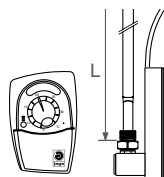

Electro heating element with infra-red operation

- Finish: white ABS
- Transmission range:
  H 089>122>153 : 2,5 m
  H 181>215 : 6 m
- Receiver has to be placed at the back of the radiator.
- Insulation class 1