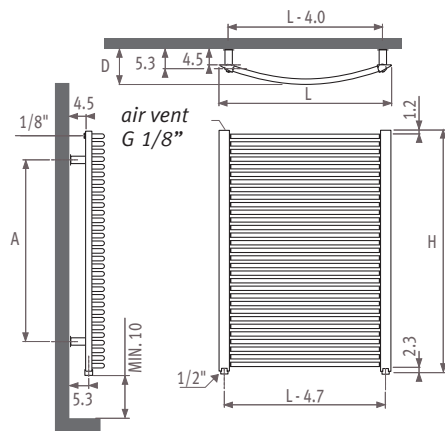

### Single point connection

Ordering code: specify code 11 or 88 instead of 18. In case of one single connection always use a diffusion tube of min. length of 100 mm (Ø 8 up to 10 mm) with a reduction washer.

### ACDW\_Accolade Deco Wall

Dimensions in cm

<b>L</b>	<b>50</b>	<b>65</b>	<b>80</b>	<b>95</b>
<b>D</b>	10.3	10.6	10.7	11.0

Dimensions in cm

<b>H</b>	<b>89.1</b>	<b>122.7</b>	<b>153.5</b>	<b>181.5</b>	<b>215.1</b>
<b>A</b>	67.0	101.0	131.5	137.0	137.0