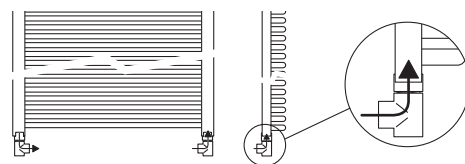

T-piece

Combination possibilities with T-piece

Connection at side or the back with a standard radiator