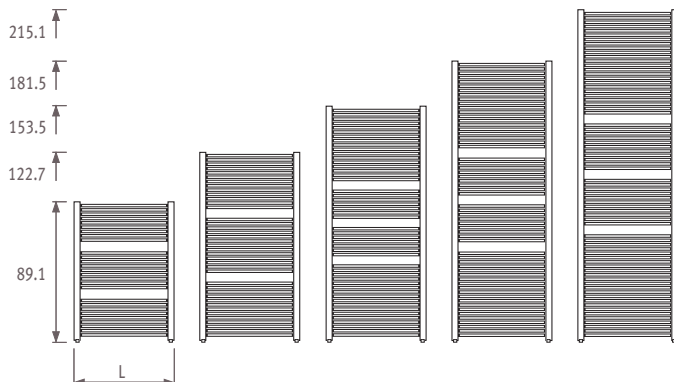

Range

ACSW_Accolade Sani / Accolade Deco Wall