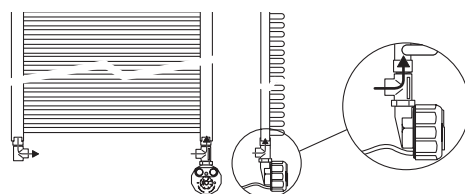

Mixed connection