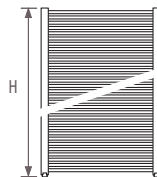

Standard colours:

- white (333) RAL 9016 satin
- white (301) RAL 9010 satin
- sandblast grey metallic (001)

Output measured in accordance with EN442, at a water temperature of 75/65 and a room temperature of 20°C ($\Delta T=50$).

Connection sets & valves	203
Technical info	239
Correction factors	242
Product descriptions	254
Colours	263