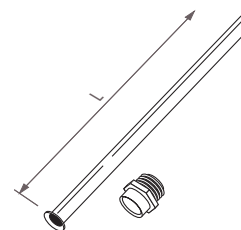

Insert pipe for top end connection